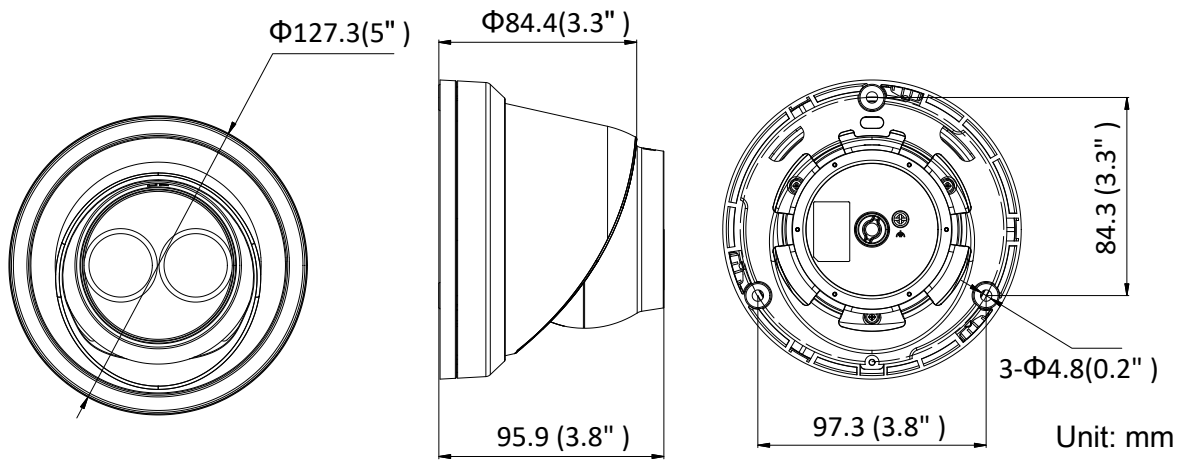

Dimensions

Accessories